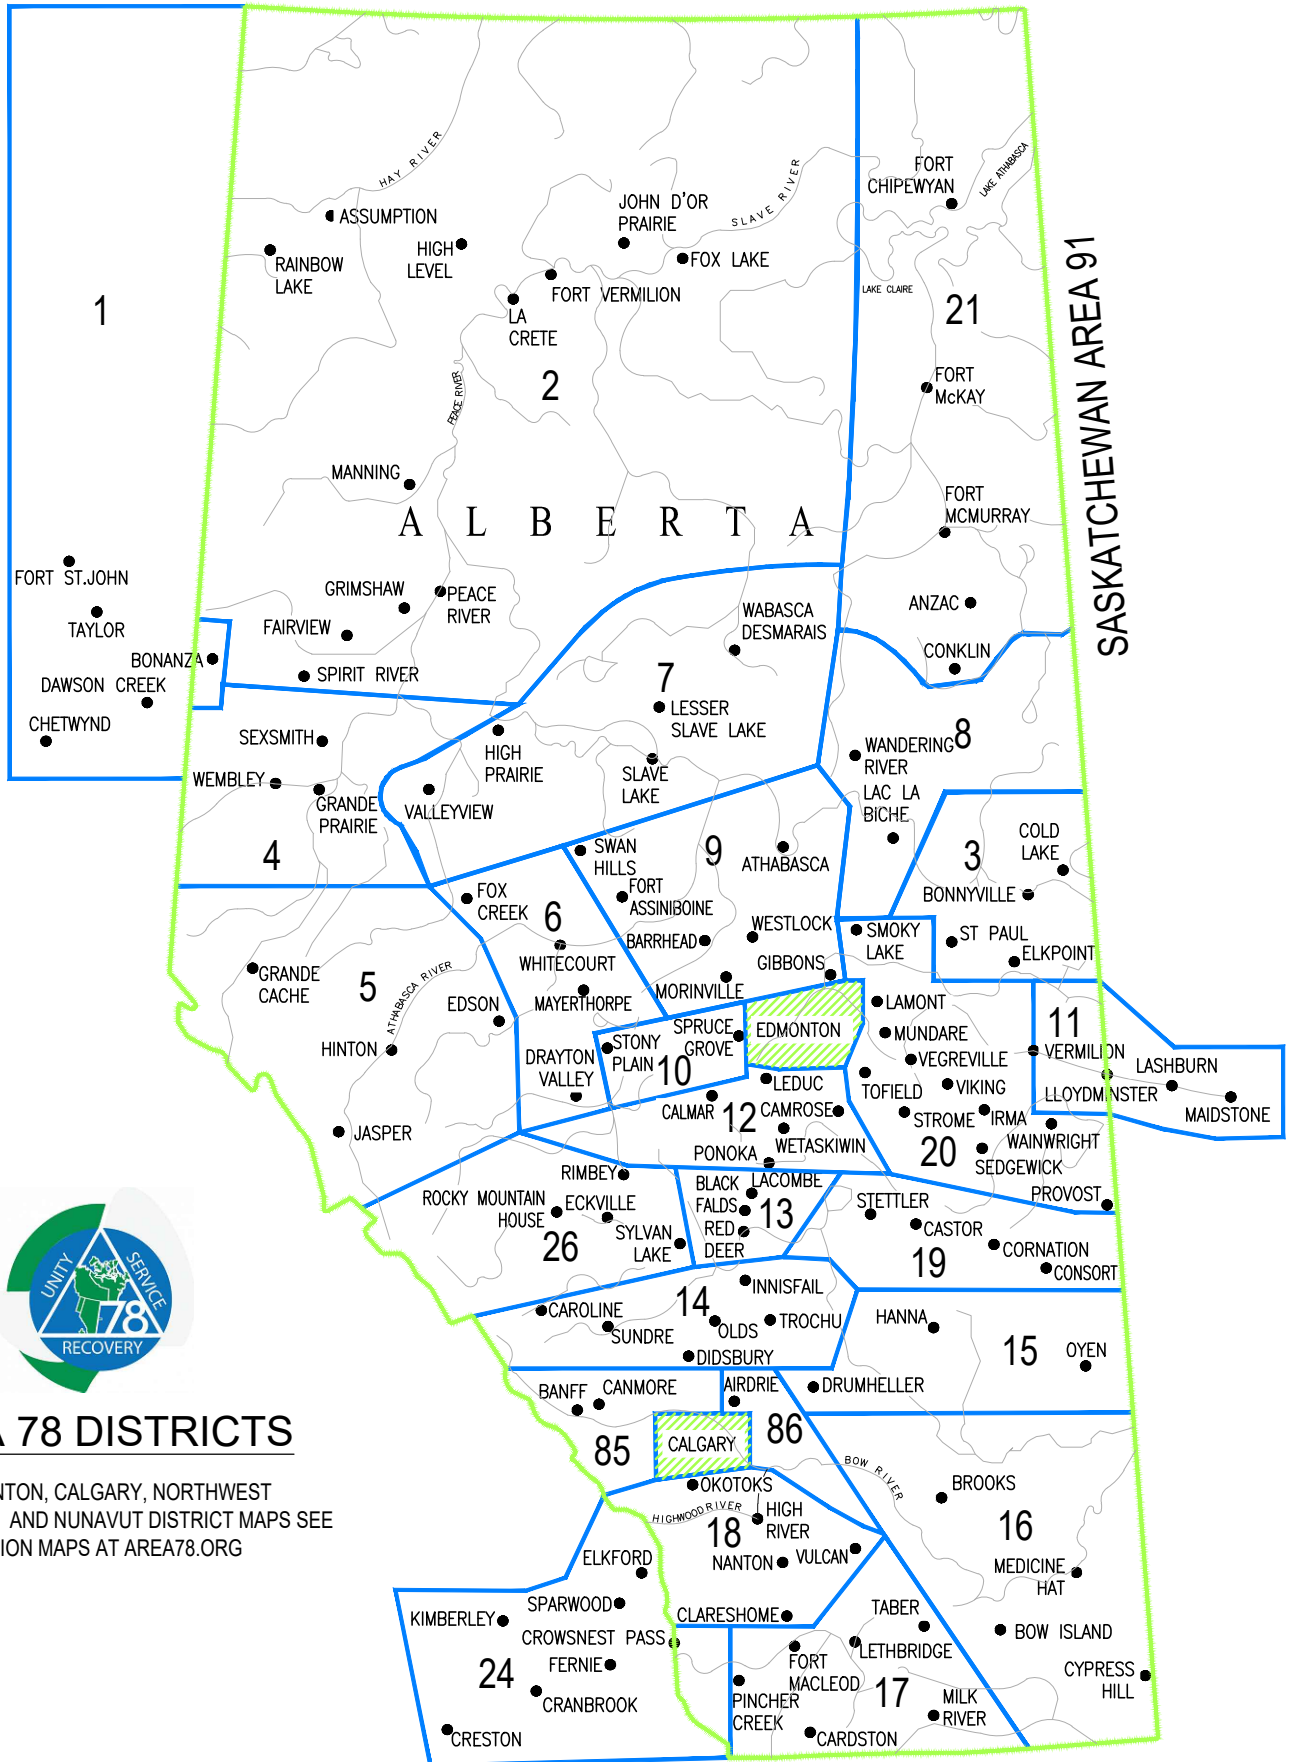

NORTHWEST TERRITORIES AND WESTERN NUNAVUT AREA 78 (SEPARATE DRAWING)

BRITISH COLUMBIA/YUKON AREA 79

SASKATCHEWAN AREA 91

AREA 78 DISTRICTS

FOR EDMONTON, CALGARY, NORTHWEST TERRITORY AND NUNAVUT DISTRICT MAPS SEE CONTINUATION MAPS AT AREA78.ORG