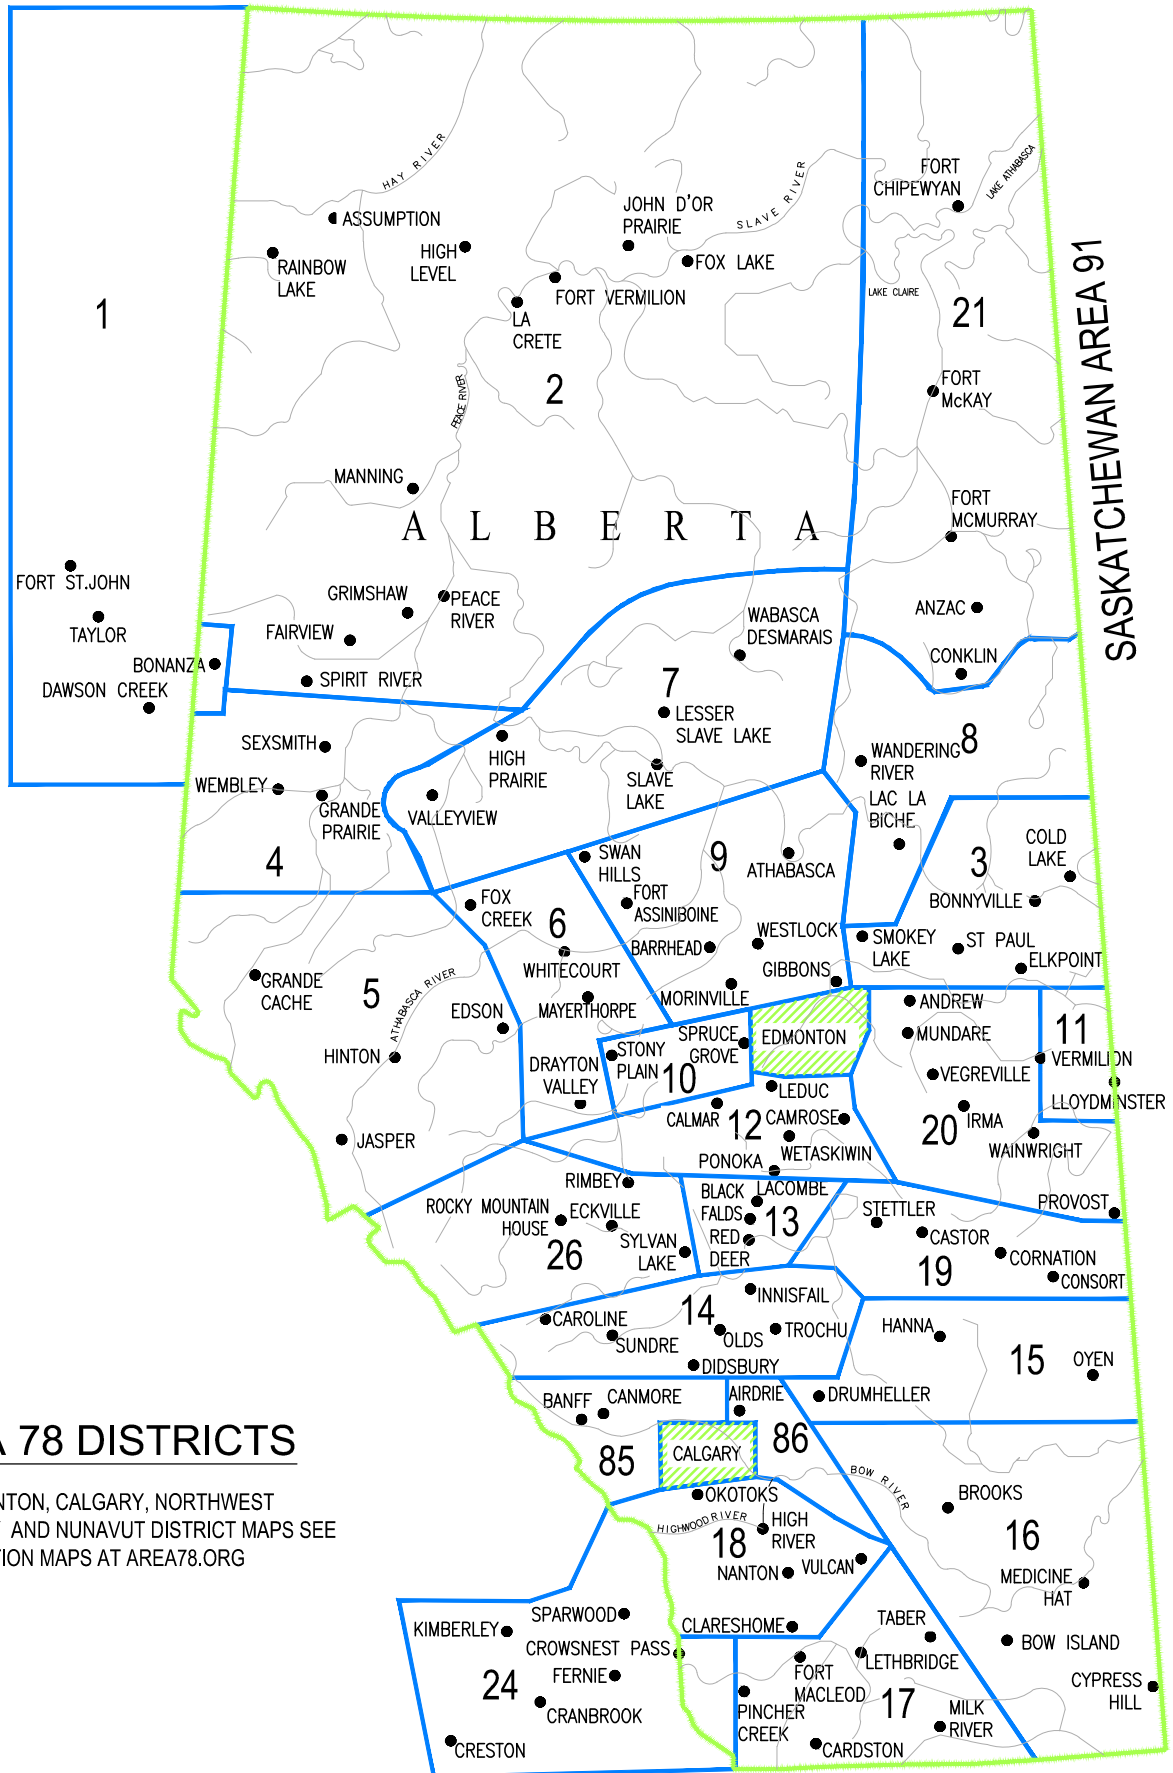

NORTHWEST TERRITORIES AND WESTERN NUNAVUT AREA 78 (SEPARATE DRAWING)

BRITISH COLUMBIA/YUKON AREA 79

SASKATCHEWAN AREA 91

AREA 78 DISTRICTS

FOR EDMONTON, CALGARY, NORTHWEST TERRITORY AND NUNAVUT DISTRICT MAPS SEE CONTINUATION MAPS AT AREA78.ORG